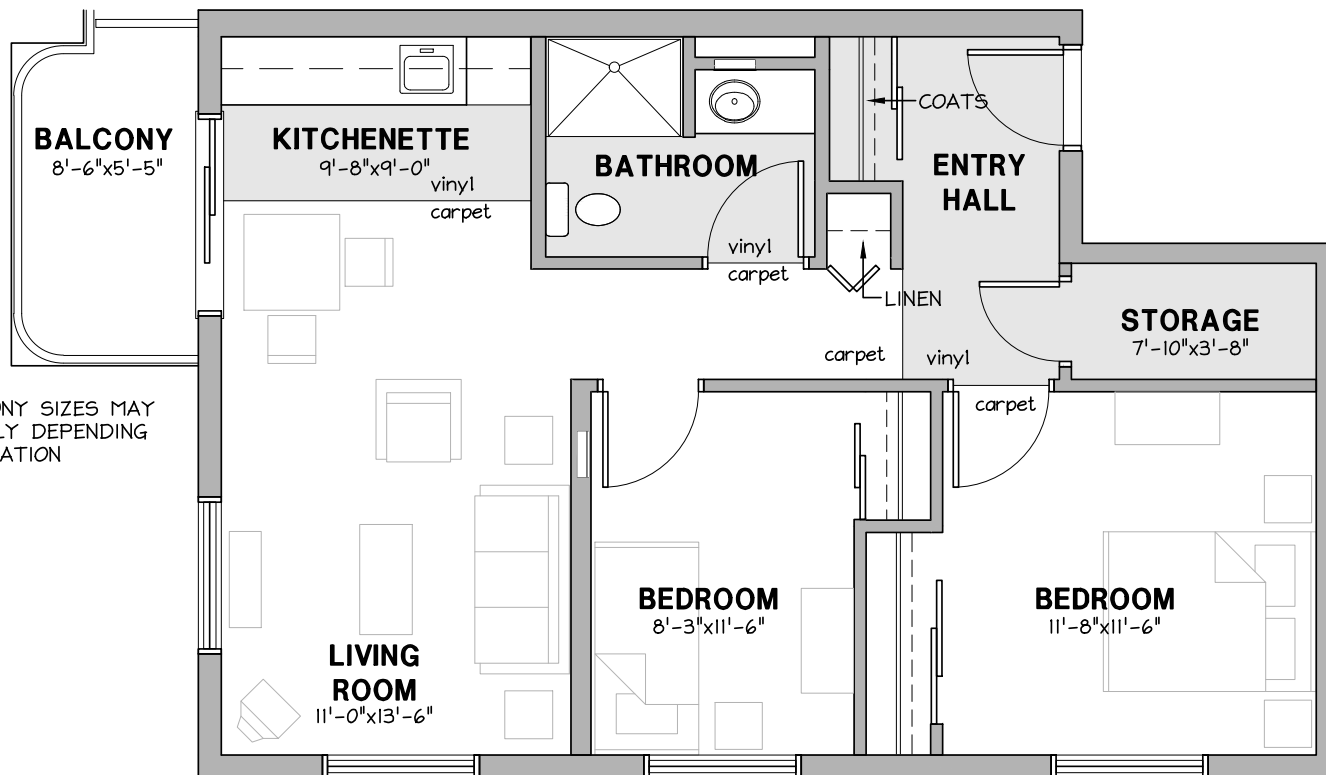

NOTE: THESE ARE TYPICAL SUITES - SOME DIMENSIONS MAY VARY
NET AREA = 513 sq.ft. approx.

suite layout - type A

NOTE: THESE ARE TYPICAL SUITES -
SOME DIMENSIONS MAY VARY
NET AREA = 628 sq.ft. approx.

NOTE: BALCONY SIZES MAY
VARY SLIGHTLY DEPENDING
ON SUITE LOCATION

suite layout - type B

NOTE: BALCONY SIZES MAY VARY SLIGHTLY DEPENDING ON SUITE LOCATION

NOTE: THESE ARE TYPICAL SUITES - SOME DIMENSIONS MAY VARY
NET AREA = 714 sq.ft. approx.

NOTE: THESE ARE TYPICAL SUITES - SOME DIMENSIONS MAY VARY
NET AREA = 588 sq.ft. approx.

suite layout - type D