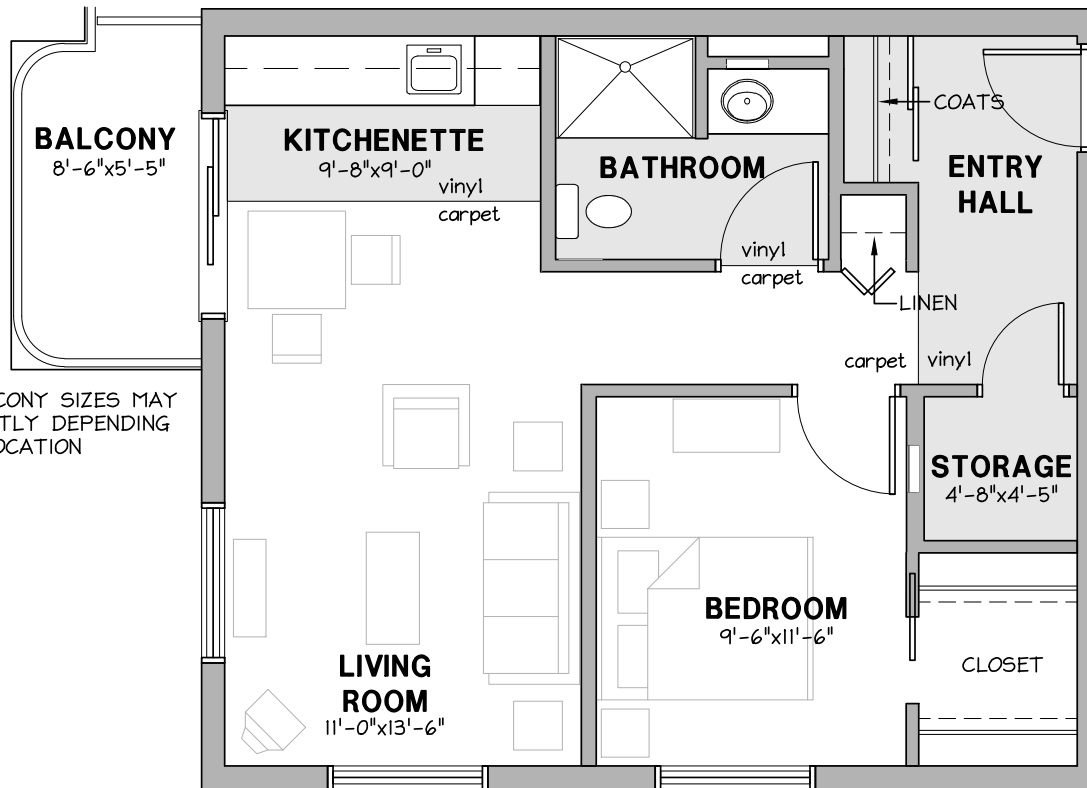

NOTE: THESE ARE TYPICAL SUITES - SOME DIMENSIONS MAY VARY
NET AREA = 513 sq.ft. approx.

suite layout - type A

NOTE: THESE ARE TYPICAL SUITES -
SOME DIMENSIONS MAY VARY
NET AREA = 628 sq.ft. approx.

NOTE: BALCONY SIZES MAY
VARY SLIGHTLY DEPENDING
ON SUITE LOCATION

suite layout - type B

NOTE: BALCONY SIZES MAY VARY SLIGHTLY DEPENDING ON SUITE LOCATION

NOTE: THESE ARE TYPICAL SUITES - SOME DIMENSIONS MAY VARY
NET AREA = 714 sq.ft. approx.

NOTE: THESE ARE TYPICAL SUITES - SOME DIMENSIONS MAY VARY
NET AREA = 588 sq.ft. approx.

suite layout - type D