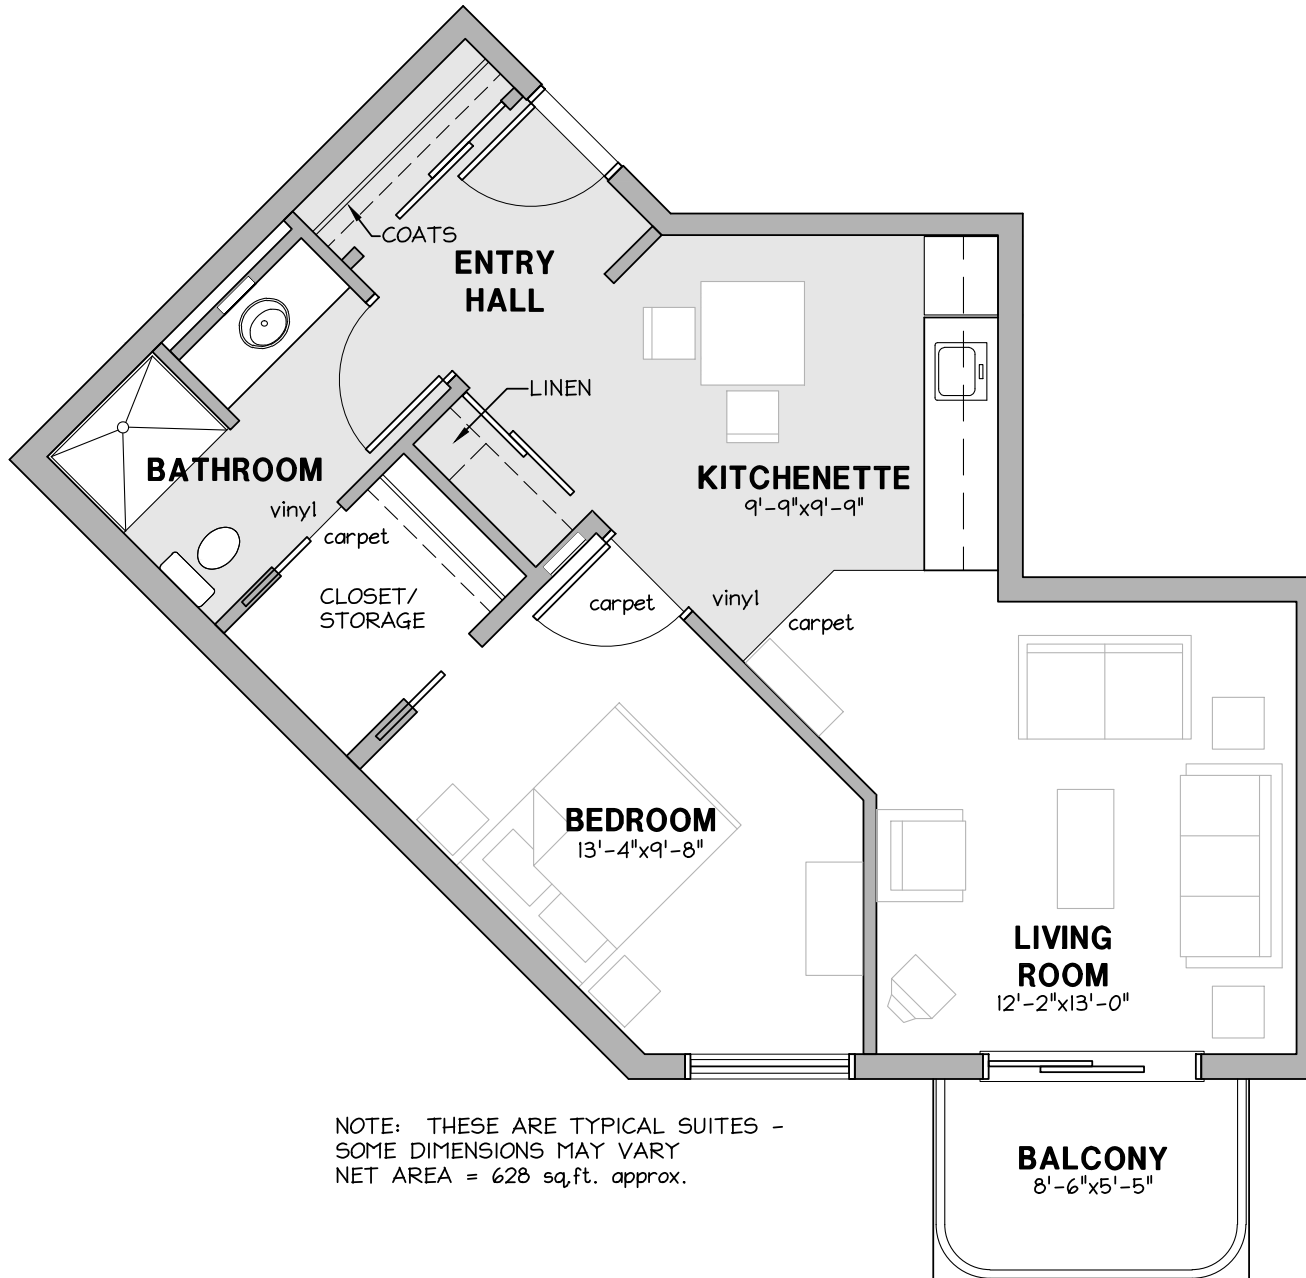

NOTE: THESE ARE TYPICAL SUITES - SOME DIMENSIONS MAY VARY
NET AREA = 513 sq.ft. approx.

suite layout - type A

NOTE: THESE ARE TYPICAL SUITES -
SOME DIMENSIONS MAY VARY
NET AREA = 628 sq.ft. approx.

NOTE: BALCONY SIZES MAY
VARY SLIGHTLY DEPENDING
ON SUITE LOCATION

suite layout - type B

NOTE: BALCONY SIZES MAY VARY SLIGHTLY DEPENDING ON SUITE LOCATION

NOTE: THESE ARE TYPICAL SUITES - SOME DIMENSIONS MAY VARY
NET AREA = 714 sq.ft. approx.

NOTE: THESE ARE TYPICAL SUITES - SOME DIMENSIONS MAY VARY
NET AREA = 588 sq.ft. approx.

suite layout - type D